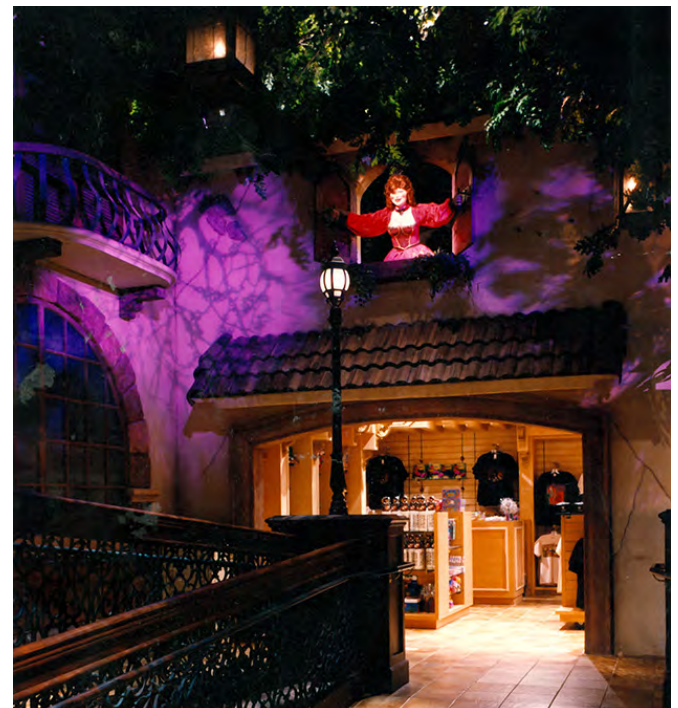

ITEC created an authentic looking Moorish castle as the entry to the arcade area. Passing through the gates of the castle, fun-seekers find themselves in the "armory" resplendent with swords, spears and other pirate protection. The veranda overlooks a festive carnival plaza that holds many different types of midway and carnival games. This overlook area also gives parents a place to view their kids while they play.

On the plaza, the various games are set into themed kiosks, completing the unified look of the area. Two large trees cover the plaza, their branches covered with flickering lanterns.

For added engagement, ITEC conceived authentic characters to entertain the young patrons, including: two skeletons spin yarns of pirate battles of yore, their eyes sparkling and torsos twisting; a pirate that shouts warnings to game players and tells animated parrots and

chickens to pipe down; and a gypsy that yells encouragement to the players, urging them to do their best.

By incorporating a sophisticated, custom-designed show control system, combined with imaginative art direction, ITEC completed the project to rave reviews from both owners and guests.